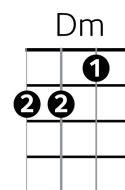

Am Em F C
Let it be, let it be, let it be, let it be
C G F Em Dm C
There will be an answer, let it be
Am G F C
Let it be, let it be, let it be, let it be
C G F C Dm C
Whisper words of wisdom, let it be