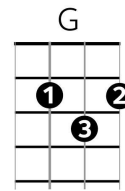

Let It Be – Beatles

C G Am F
 When I find myself in times of trouble, Mother Mary comes to me
 C G F Em Dm C
 Speaking words of wisdom, let it be

C G Am F
 And in my hour of darkness, She is standing right in front of me
 C G F Em Dm C
 Speaking words of wisdom, let it be

Am G F C
 Let it be, let it be, let it be, let it be
 C G F Em Dm C
 Whisper words of wisdom, let it be

C G Am F
 And when the broken hearted people, Living in the world agree
 C G F Em Dm C
 There will be an answer, let it be