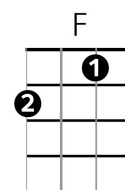

C G Am F
And when the broken hearted people, Living in the world agree
C G F Em Dm C
There will be an answer, let it be