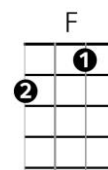

Gang Of Rhythm – Walk Off the Earth

-verse-

F
I got this old guitar , The strings are rusty

Gm
But it's all I need , Bring in the kick drum

Bb **Dm... C**
It can back the beat, Let's gather round and sing a song