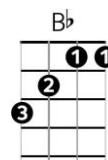

Gang Of Rhythm – Walk Off the Earth

-verse-

F
I got this old guitar , The strings are rusty

Gm
But it's all I need , Bring in the kick drum

Bb **Dm... C**
It can back the beat, Let's gather round and sing a song

-verse-

F
I got a shaker too, The kinds of sound

Gm
That wants to make you move, Bring in the uk-ai

Bb **Dm... C**
It will complete the groove Let's gather round and sing a song

-bridge-

Dm **C** **Bb** **C**
There's no worries on the earth tonight

Dm **C** **Bb** **C**
(We're) all walkin' off the world tonight

-Chorus-

F **Bb** **F** **C**
Come on now everyone yeah, Come on now everyone

F **Bb** **F** **C**
We're like a locomotive Under the big hot sun

F **Bb** **F** **C**
We're chained to the gang of rhythm The song is never done

F **Bb** **F** **C**
Come on now everyone yeah Come on now everyone

F **Bb** **F** **C**
Oooohhh wooo ohhh... Ouh Ah

F **Bb** **F** **C**
Ouh Ah Come on everyone

-verse-

F
We got this melody , Bring in the harmony

Gm
like CSNY, To write a tune you know will

Bb **Dm... C**
never die, Let's gather round and sing a song

-bridge-

Dm **C** **Bb** **C**
There's no worries on the earth tonight

Dm **C** **Bb** **C**
(We're) all walkin' off the world tonight

-Chorus-

F **Bb** **F** **C**
Come on now everyone yeah, Come on now everyone

F **Bb** **F** **C**
We're like a locomotive Under the big hot sun

F **Bb** **F** **C**
We're chained to the gang of rhythm The song is never done

F **Bb** **F** **C**
Come on now everyone yeah Come on now everyone

F **Bb** **F** **C**
Oooohhh wooo ohhh... Ouh Ah

F **Bb** **F** **C**
Ouh Ah Come on everyone