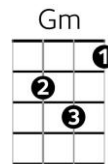

Gang Of Rhythm – Walk Off the Earth

-verse-

F
I got this old guitar , The strings are rusty

Gm
But it's all I need , Bring in the kick drum

Bb **Dm... C**
It can back the beat, Let's gather round and sing a song

-verse-

F
I got a shaker too, The kinds of sound

Gm
That wants to make you move, Bring in the uk-ai

Bb **Dm... C**
It will complete the groove Let's gather round and sing a song

-bridge-

Dm **C** **Bb** **C**
There's no worries on the earth tonight