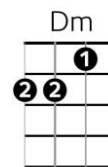

-Chorus-

F **Bb** **F** **C**
Come on now everyone yeah, Come on now everyone

F **Bb** **F** **C**
We're like a locomotive Under the big hot sun

F **Bb** **F** **C**
We're chained to the gang of rhythm The song is never done

F **Bb** **F** **C**
Come on now everyone yeah Come on now everyone

F **Bb** **F** **C**
Oooohhh wooo ohhh... Ouh Ah

F **Bb** **F** **C**
Ouh Ah Come on everyone