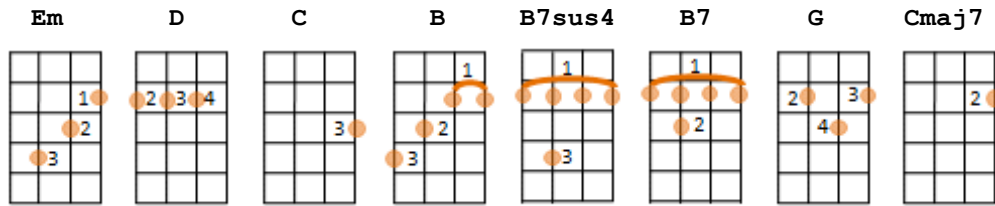

## Intro

```
A|-----1-----3-4-3-1-----1-----
E|---1-3-1---4-3-----4-----1-3-1--4--3-1---
C|--0-----0-----
G|-----
```

All the leaves are [Em] brown [D] [C]  
 and the [D] sky is [B7sus4] grey [B7]  
 [C] I've been for a [G] walk [B7] [Em]  
 on a winter's [B] day [B7]  
 I'd be safe and [Em] warm [D] [C]  
 if I [D] was in L. [B7sus4]A. [B7]  
 California [Em] dreaming [D] [C]  
 on [D] such a winter's [B7sus4] day [B7]  
 on such a winter's day

*All the leaves are brown  
 And the sky is grey  
 I've been for a walk  
 On a winter's day  
 I'd be safe and warm  
 If I was in LA  
 California dreamin'*

Stopped into a [Em] church [D] [C]  
 I passed a-[D]long the [B7sus4] way [B7]  
 Well I [C] got down on my [G] knees [B7] [Em]  
 and I pre-[C]tend to [B] pray [B7]  
 You know the preacher likes the [Em] cold [D] [C]  
 he knows [D] Im gonna [B7sus4] stay [B7]  
 California [Em] dreaming [D] [C]  
 on [D] such a winter's [B7sus4] day [B7]  
 on such a winter's day

## flute solo:

```
Em/// /// /// // C/  

G/ B7/ Em/ C/ Bsus4/// B7///  

Em/ D/ C/ D/ Bsus4/// B7///  

Em/ D/ C/ D/ Bsus4/// B7///
```

All the leaves are [Em] brown [D] [C]  
 and the [D] sky is [B7sus4] grey [B7]  
 [C] I've been for a [G] walk [B7] [Em]  
 on a winter's [B] day [B7]

*All the leaves are brown  
 And the sky is grey  
 I've been for a walk  
 On a winter's day*

If I didn't [Em] tell her [D] [C]  
 I could [D] leave to-[B7sus4]day [B7]  
 California [Em] dreaming [D] [C]  
 on [D] such a winter's [Em] day [D] [C]  
 on such a winter's California dreamin'  
 on [D] such a winter's [Em] day [D] [C]  
 on such a winter's California dreamin'  
 on [D] such a winter's [Cmaj7] day [Em]  
 on such a winter's day