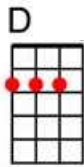

Blue Christmas –Hayes&Johnson

I'll have a (D) blue Christmas (A) without you,
 I'll be so blue just (A7) thinking (D) about you. (D7)
 Decor-(D)-ations of (D7) red on a (G) green Christmas tree, (Em)
 (E7) Won't be the same dear, if (A) you're not here with (A7) me. 
"chunk-chunk"

And when those (D) blue snowflakes start (A) fallin',
 That's when those blue (A7) memories start (D) callin' (D7)
 You'll be (D) doin' (D7) all right with your (G) Christmas of (Em) white
 But (A) I'll have a blue, blue, blue, blue (D) Christmas. (A) 

(D) Mmm mm mm mm (D) Mmm mm mm mm
 (A) Mmm mm mm mm (A) Mmm mm mm mm
 (A7) Mmm mm mm mm (A7) Mmm mm mm mm
 (D) Mmm mm mm mm mm mm

You'll be (D) doin' (D7) all right with your (G) Christmas of (Em) white
 But (A) I'll have a blue, blue, blue, blue (D) Christmas. (A)
 But (A) I'll have a blue, blue, blue, blue (D) Christmas.