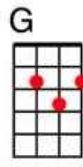

Blue Christmas –Hayes&Johnson

I'll have a (D) blue Christmas (A) without you,
 I'll be so blue just (A7) thinking (D) about you. (D7)
 Decor-(D)-ations of (D7) red on a (G) green Christmas tree, (Em)
 (E7) Won't be the same dear, if (A) you're not here with (A7) me. 
"chunk-chunk"

And when those (D) blue snowflakes start (A) fallin',
 That's when those blue (A7) memories start (D) callin' (D7)
 You'll be (D) doin' (D7) all right with your (G) Christmas of (Em) white
 But (A) I'll have a blue, blue, blue, blue (D) Christmas. (A) 

(D) Mmm mm mm mm (D) Mmm mm mm mm
 (A) Mmm mm mm mm (A) Mmm mm mm mm
 (A7) Mmm mm mm mm (A7) Mmm mm mm mm
 (D) Mmm mm mm mm mm mm

You'll be (D) doin' (D7) all right with your (G) Christmas of (Em) white
 But (A) I'll have a blue, blue, blue, blue (D) Christmas. (A)
 But (A) I'll have a blue, blue, blue, blue (D) Christmas.