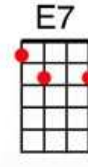

Blue Christmas –Hayes&Johnson

I'll have a (D) blue Christmas (A) without you,
 I'll be so blue just (A7) thinking (D) about you. (D7)
 Decor-(D)-ations of (D7) red on a (G) green Christmas tree, (Em)
 (E7) Won't be the same dear, if (A) you're not here with (A7) me. 
"chunk-chunk"

And when those (D) blue snowflakes start (A) fallin',
 That's when those blue (A7) memories start (D) callin' (D7)
 You'll be (D) doin' (D7) all right with your (G) Christmas of (Em) white
 But (A) I'll have a blue, blue, blue, blue (D) Christmas. (A) 

(D) Mmm mm mm mm (D) Mmm mm mm mm
 (A) Mmm mm mm mm (A) Mmm mm mm mm
 (A7) Mmm mm mm mm (A7) Mmm mm mm mm
 (D) Mmm mm mm mm mm mm

You'll be (D) doin' (D7) all right with your (G) Christmas of (Em) white
 But (A) I'll have a blue, blue, blue, blue (D) Christmas. (A)
 But (A) I'll have a blue, blue, blue, blue (D) Christmas.