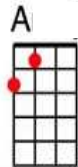

Blue Christmas –Hayes&Johnson

I'll have a (D) blue Christmas (A) without you,
 I'll be so blue just (A7) thinking (D) about you. (D7)
 Decor-(D)-ations of (D7) red on a (G) green Christmas tree, (Em)
 (E7) Won't be the same dear, if (A) you're not here with (A7) me. 
"chunk-chunk"

And when those (D) blue snowflakes start (A) fallin',
 That's when those blue (A7) memories start (D) callin' (D7)
 You'll be (D) doin' (D7) all right with your (G) Christmas of (Em) white
 But (A) I'll have a blue, blue, blue, blue (D) Christmas. (A) 

(D) Mmm mm mm mm (D) Mmm mm mm mm
 (A) Mmm mm mm mm (A) Mmm mm mm mm
 (A7) Mmm mm mm mm (A7) Mmm mm mm mm
 (D) Mmm mm mm mm mm mm

You'll be (D) doin' (D7) all right with your (G) Christmas of (Em) white
 But (A) I'll have a blue, blue, blue, blue (D) Christmas. (A)
 But (A) I'll have a blue, blue, blue, blue (D) Christmas.