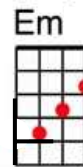

Blue Christmas –Hayes&Johnson

I'll have a (D) blue Christmas (A) without you,
 I'll be so blue just (A7) thinking (D) about you. (D7)
 Decor-(D)-ations of (D7) red on a (G) green Christmas tree, (Em)
 (E7) Won't be the same dear, if (A) you're not here with (A7) me. 
"chunk-chunk"

And when those (D) blue snowflakes start (A) fallin',
 That's when those blue (A7) memories start (D) callin' (D7)
 You'll be (D) doin' (D7) all right with your (G) Christmas of (Em) white
 But (A) I'll have a blue, blue, blue, blue (D) Christmas. (A) 

(D) Mmm mm mm mm (D) Mmm mm mm mm
 (A) Mmm mm mm mm (A) Mmm mm mm mm
 (A7) Mmm mm mm mm (A7) Mmm mm mm mm
 (D) Mmm mm mm mm mm mm

You'll be (D) doin' (D7) all right with your (G) Christmas of (Em) white
 But (A) I'll have a blue, blue, blue, blue (D) Christmas. (A)
 But (A) I'll have a blue, blue, blue, blue (D) Christmas.